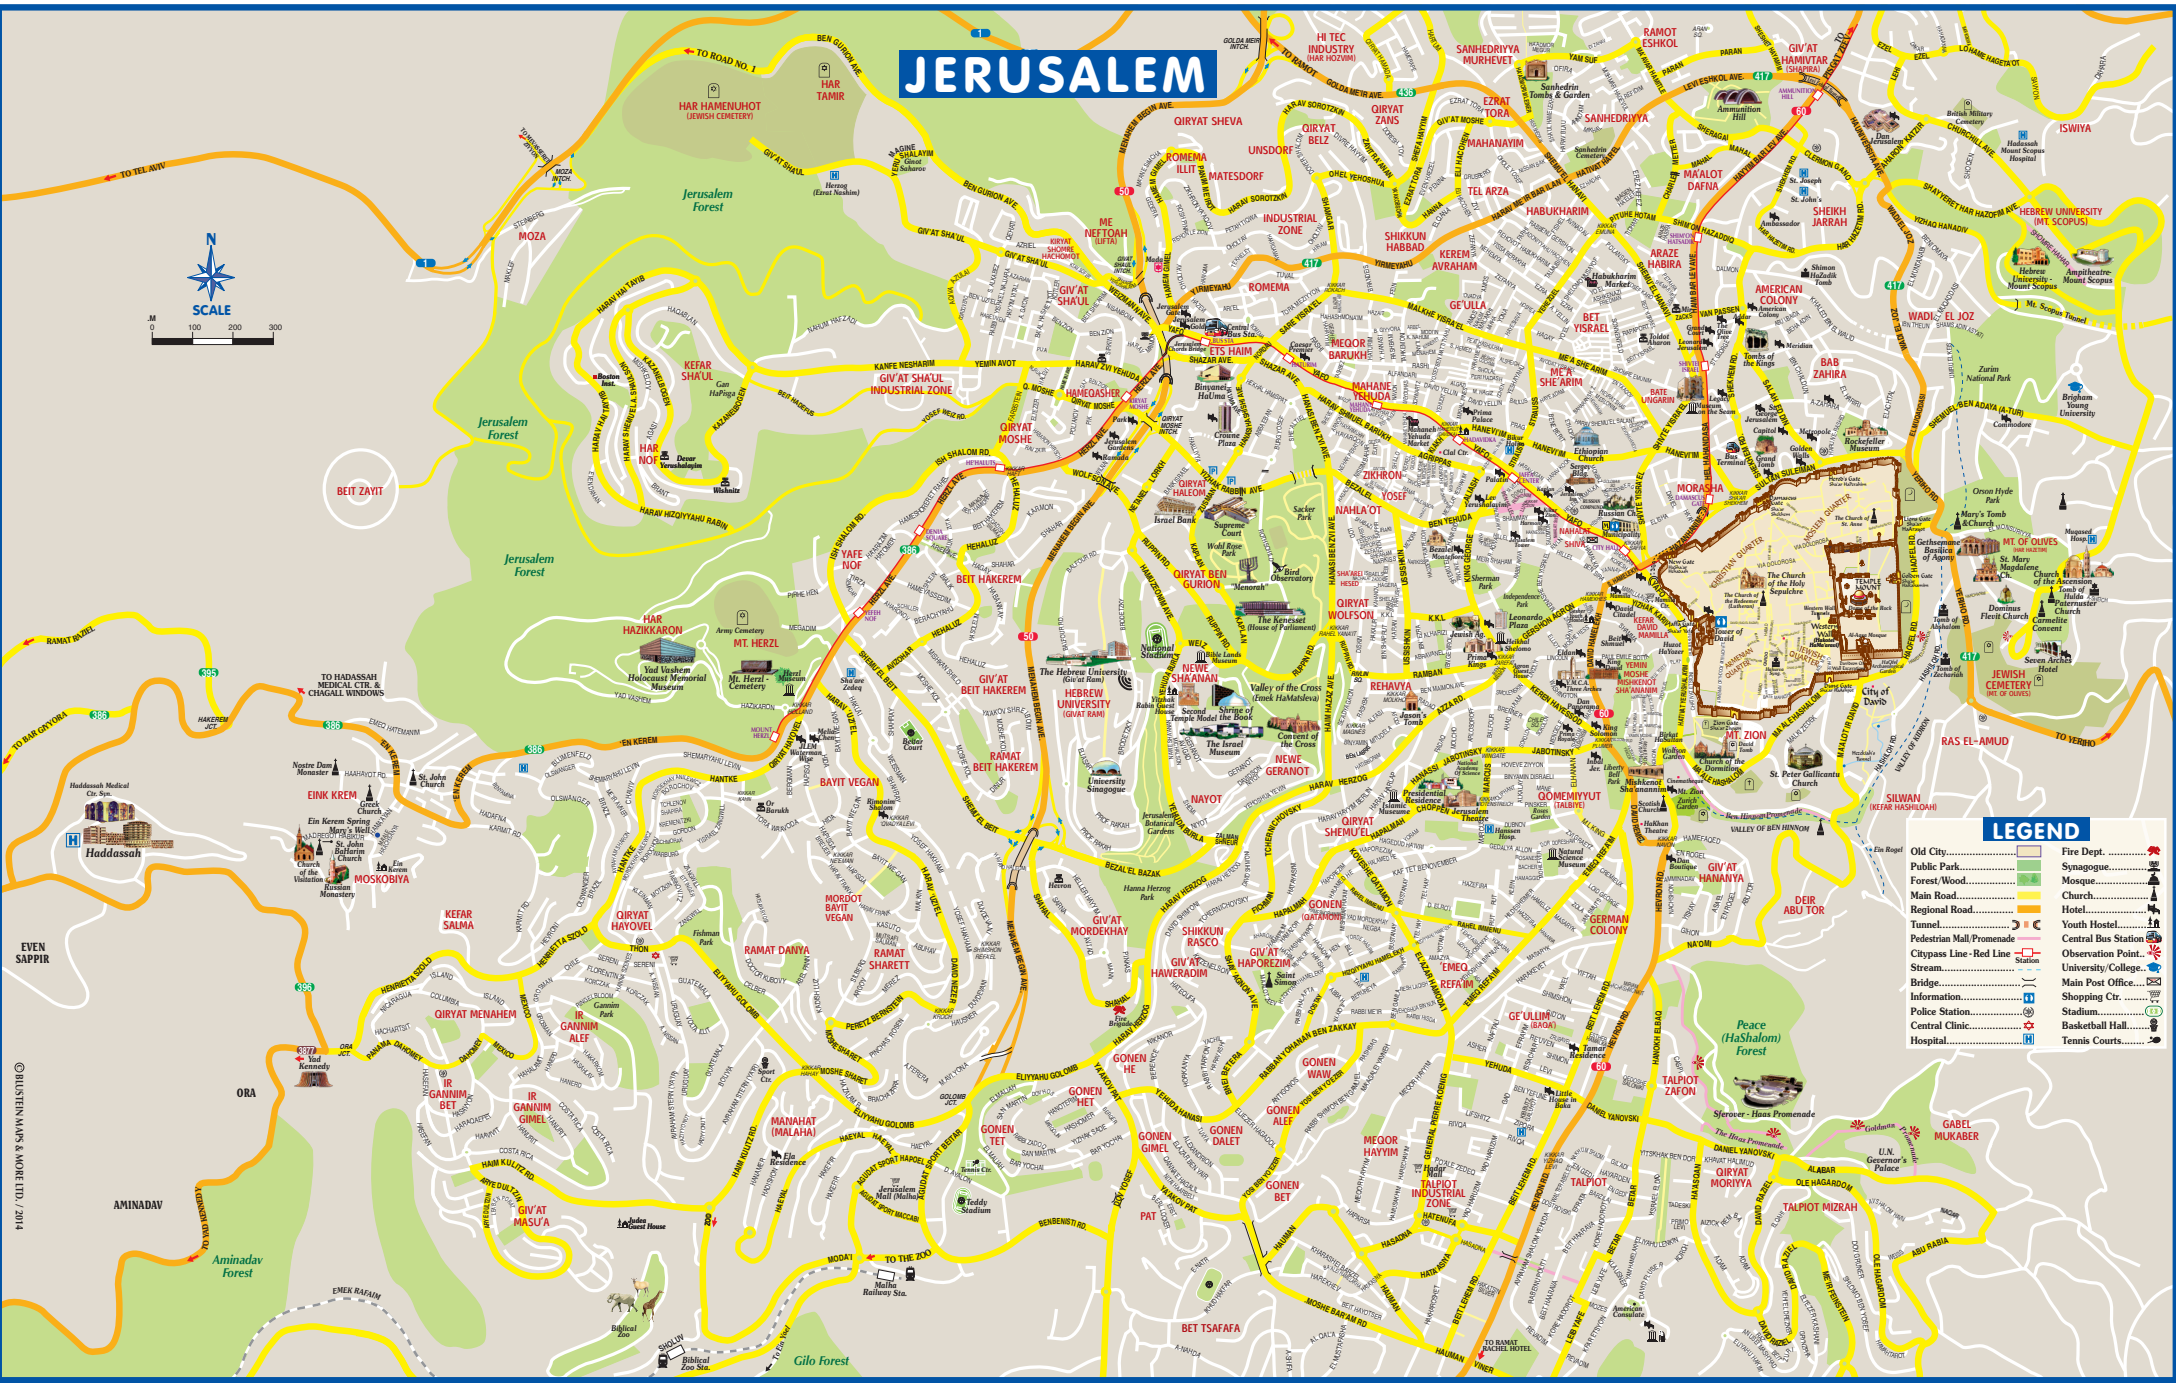

# JERUSALEM

LEGEND	
Old City	Fire Dept.
Public Park	Synagogue
Forest/Wood	Mosque
Main Road	Church
Regional Road	Hotel
Tunnel	Youth Hostel
Central Bus Station	Central Bus Station
Citypass Line - Red Line	Observation Point
Stream	University/College
Bridge	Main Post Office
Information	Shopping Cr.
Police Station	Stadium
Central Clinic	Basketball Hall
Hospital	Tennis Courts